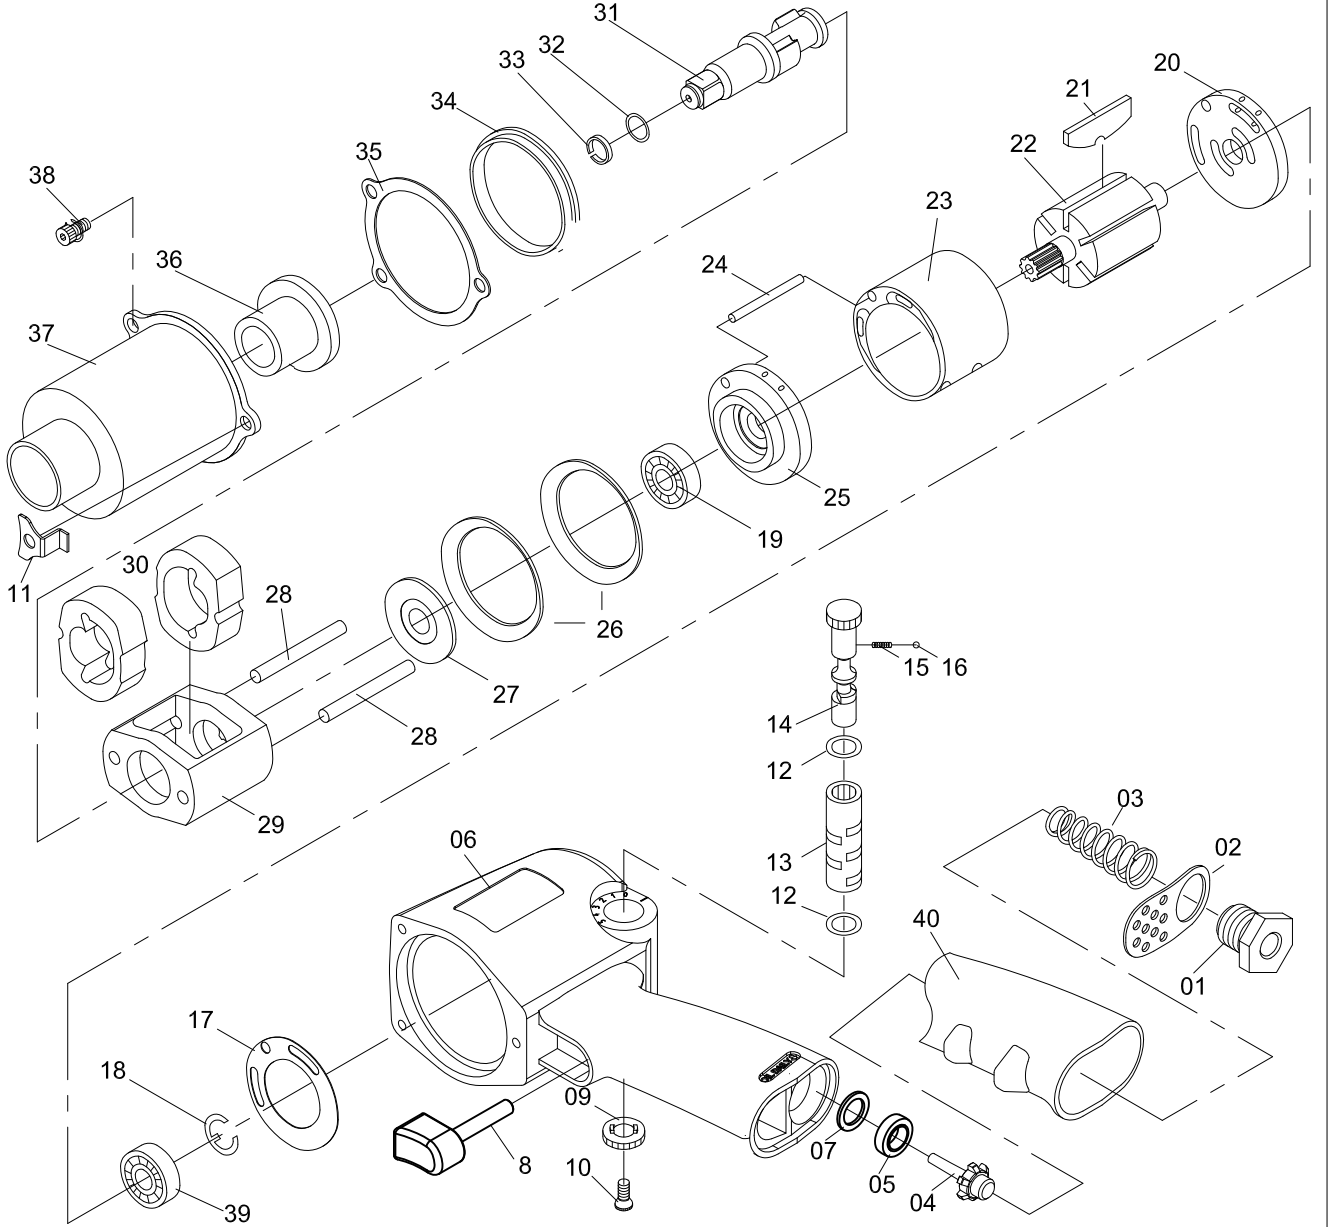

# AT-2312XP **GAV** GAVALI SOMUN SÖKME

| No. | Parça No. | Parça Adı                | Adet | FİYAT \$ | No. | Parça No. | Parça Adı                 | Adet | FİYAT \$ |
|-----|-----------|--------------------------|------|----------|-----|-----------|---------------------------|------|----------|
| 01  | 523322    | INLET BUSHING            | 1    | 5.00     | 22  | 231222    | ROTOR                     | 1    | 15.00    |
| 02  | 328802E   | EXHAUST DEFLECTOR        | 1    | 2.00     | 23  | 231223    | CYLINDER                  | 1    | 15.00    |
| 03  | 328803-XP | THROTTLE VALVE SPRING    | 1    | 2.00     | 24  | P0460     | GUIDE PIN 04*60L          | 1    | 1.00     |
| 04  | 328804V   | VALVE STEM               | 1    | 2.00     | 25  | 231225    | FRONT PLATE               | 1    | 10.00    |
| 05  | 328835    | THROTTLE VALVE SEAT      | 1    | 2.00     | 26  | 231226    | CONICAL WASHER            | 2    | 4.00     |
| 06  | 2312XP06  | MOTOR HOUSING            | 1    | 30.00    | 27  | 231227    | HAMMER FRAME REAR SPACEP  | 1    | 3.00     |
| 07  | 328825S   | SPACER                   | 1    | 1.00     | 28  | 611223    | HAMMER PIN                | 2    | 3.00     |
| 08  | 328826    | TRIGGER                  | 1    | 3.00     | 29  | 231229    | HAMMER CAGE               | 1    | 25.00    |
| 09  | 231209    | REVERSE VALVE KNOB       | 1    | 2.00     | 30  | 611225    | HAMMER                    | 2    | 10.00    |
| 10  | 231210    | SCREW                    | 1    | 2.00     | 31  | 231231    | ANVIL                     | 1    | 30.00    |
| 11  | 231244    | TRIGGER FIXTURE          | 1    | 2.00     | 32  | OR7718    | RETAINER O-RING           | 1    | 1.00     |
| 12  | OR1118    | BUSHING SEAL 10.8*1.78 N | 2    | 1.00     | 33  | 328830-4  | SOCKET RETAINER           | 1    | 1.50     |
| 13  | 231213    | REVERSE VALVE BUSHING    | 1    | 3.00     | 34  | 231234    | HAMMER HOUSING PILOT RING | 1    | 2.00     |
| 14  | 231214    | REVERSE VALVE            | 1    | 5.00     | 35  | 231235    | GASKET                    | 1    | 2.00     |
| 15  | 231215    | DETENT SPRING            | 1    | 1.00     | 36  | 231236    | ANVIL BUSHING             | 1    | 5.00     |
| 16  | SB0003-1  | DETENT BALL 3.0          | 1    | 1.00     | 37  | 231237    | HAMMER HOUSING            | 1    | 20.00    |
| 17  | 231217    | GASKET                   | 1    | 2.00     | 38  | 231238    | SCREW                     | 3    | 1.00     |
| 18  | ETW-10    | RETAINING RING           | 1    | 1.00     | 39  | B6001     | BALL BEARING              | 1    | 8.00     |
| 19  | EE4       | BALL BEARING             | 1    | 5.00     | 40  | 2312XP43  | GRIP                      | 1    | 4.00     |
| 20  | 231220    | REAR PLATE               | 1    | 8.00     |     |           |                           |      |          |
| 21  | 231221    | ROTOR BLADE              | 6    | 1.50     |     |           |                           |      |          |